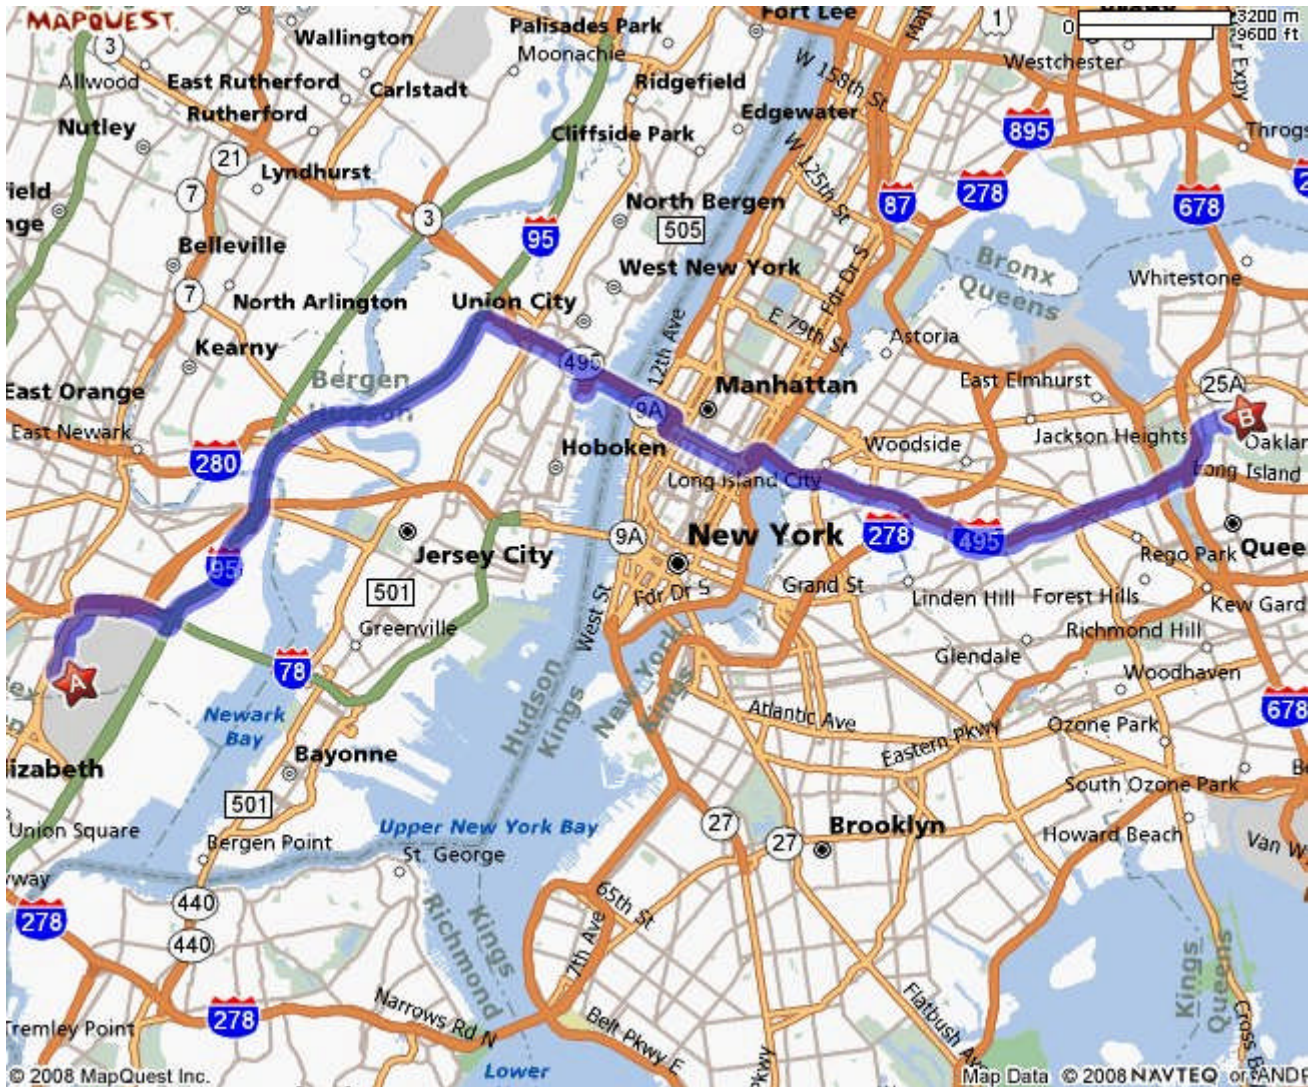

16: Turn LEFT onto COLLEGE POINT BLVD.

0.9 mi

17: Turn RIGHT onto MAPLE AVE.

0.4 mi

18: Turn RIGHT onto KISSENA BLVD.

0.1 mi

19: Turn LEFT onto ASH AVE.

0.3 mi

20: End at 14349 Ash Ave Flushing, NY 11355-2110

Estimated Time: 43 minutes Estimated Distance: 26.72 miles

B: 14349 Ash Ave, Flushing, NY 11355-2110

Total Time: 43 minutes Total Distance: 26.72 miles

Directions and maps are informational only. We make no warranties on the accuracy of their content, road conditions or route usability or expeditiousness. You assume all risk of use. MapQuest and its suppliers shall not be liable to you for any loss or delay resulting from your use of MapQuest. Your use of MapQuest means you agree to our [Terms of Use](#)