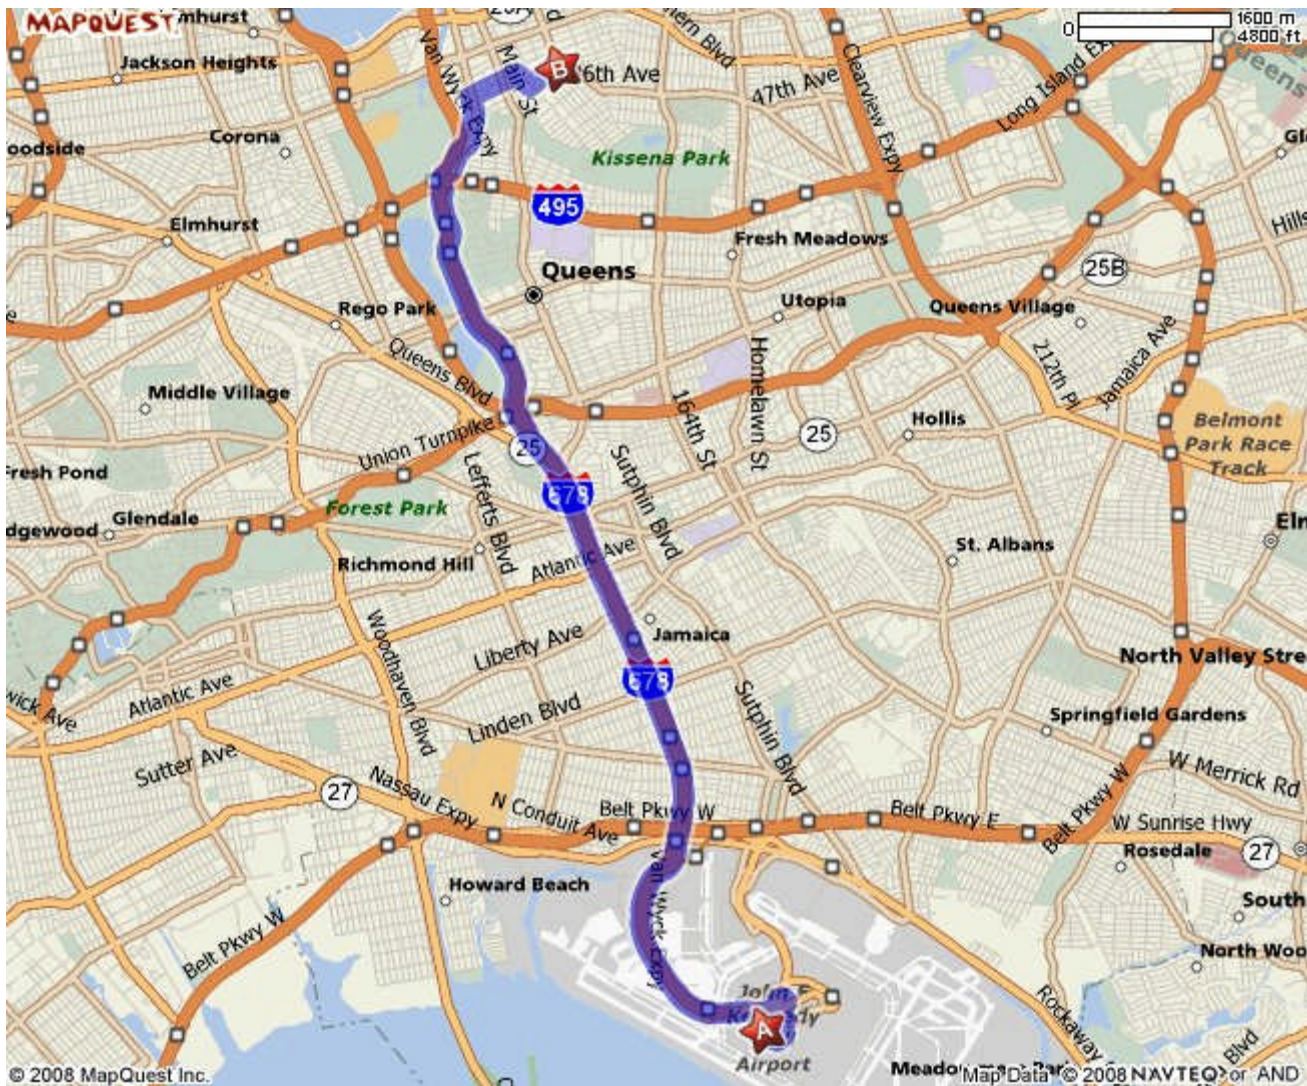

-  **1:** Start out going SOUTHEAST. 0.0 mi

-  **2:** Turn SLIGHT RIGHT. 0.3 mi

-  **3:** Turn SLIGHT LEFT to take the ramp toward AIRPORT EXIT/OTHER TERMINALS. 0.1 mi

-  **4:** Stay STRAIGHT to go onto JFK EXPY. 0.1 mi

-  **5:** Merge onto I-678 N/VAN WYCK EXPY toward AIRPORT EXIT/RETURN TO TERMINALS/LONG TERM PARKING/RENTAL CAR RETURNS. 7.7 mi

-  **6:** Take EXIT 12A toward EASTERN L I/L I EXPWY/I-495 E. 0.4 mi

-  **7:** Keep RIGHT at the fork in the ramp. 0.1 mi

-  **8:** Stay STRAIGHT to go onto COLLEGE POINT BLVD. 0.9 mi

-  **9:** Turn RIGHT onto MAPLE AVE. 0.4 mi

-  **10:** Turn RIGHT onto KISSENA BLVD. 0.1 mi

-  **11:** Turn LEFT onto ASH AVE. 0.3 mi

-  **12:** End at 14349 Ash Ave Flushing, NY 11355-2110

Estimated Time: 18 minutes Estimated Distance: 10.52 miles

B: 14349 Ash Ave, Flushing, NY 11355-2110

Total Time: 18 minutes Total Distance: 10.52 miles

[All rights reserved. Use subject to License/Copyright | Map Legend](#)