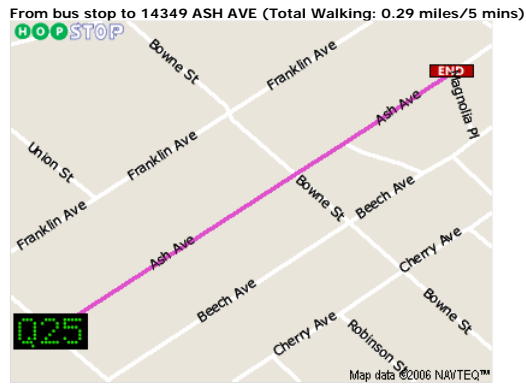

FROM -73.782629, 40.644792,
TO 14349 ASH AVE, Queens

Notes:

From JFK to Flushing Hostel by Bus
Air Train \$5 + Bus Ticket \$2

Suggested directions

	Entrance near I-678	2.0
	Take the JFK AirTrain from John F Kennedy Airport station heading to Jamaica Station	8.0
	Get off at Sutphin/Jamaica Station	10.7
	Exit near intersection of Sutphin Blvd and Archer Ave	2.0
	Start out going South on Sutphin Blvd	2.0
360-view		
	Take the Q25 Bus from Sutphin Blvd station heading to College Point	7.5
	Pass Archer Av	1.7
	Pass Parsons Blvd	1.3
	Pass 89 Av	1.4
	Pass Hillside Av	1.3
	Pass 87 Av	1.2
	Pass 159 St	1.2
	Pass 85 Av	1.3
	Pass 84 Rd	1.2
	Pass Grand Central Pky	1.4
	Pass 82 Dr	1.1
	Pass Goethals Av	1.2
	Pass Union Tpk	1.2
	Pass 78 Av	1.4
	Pass 76 Av	1.4
	Pass Kissena Blvd	1.2
	Pass 73 Av	1.2
	Pass Aquilar Av	1.2
	Pass 71 Av	1.4
	Pass Jewel Av	1.2
	Pass Melbourne Av	1.2
	Pass Queens College	1.3
	Pass 64 Av	1.3
	Pass Horace Harding Exp	1.1
	Pass 59 Av	1.3
	Pass 58 Av	1.2
	Pass Rose Av	1.6
	Pass Poplar Av	1.2
	Pass Negundo Av	1.2
	Pass Laburnum Av	1.2
	Pass Holly Av	1.2
	Pass 45 Av	1.3
	Pass Cherry Av	1.3
	Get off at Ash Av	1.2
	Start out going East on Ash Ave towards Bowne St	5.0
	Total travel	8.03 miles 1 hour 20 mins

These directions are informational only. No representation is made or warranty given as to their content, route usability or expeditiousness. User assumes all risk of use. Hopstop and its suppliers assume no responsibility for any loss or delay resulting from such use.